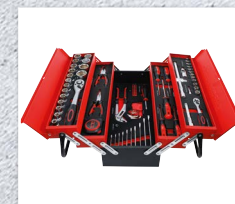

88,99 -43%
~~157,49~~
Art. 1202

Socket Set | 6.3 mm (1/4")
Drive | 4-13 mm | 27 pcs.

14,99 -44%
~~27,24~~
Art. 15105

Socket Set | 20 mm (3/4")
Drive | 19-50 mm | 20 pcs.

119,99 -43%
~~211,51~~
Art. 15113

Metal workshop Tool Case
incl. Tool Assortment |
86 pcs.