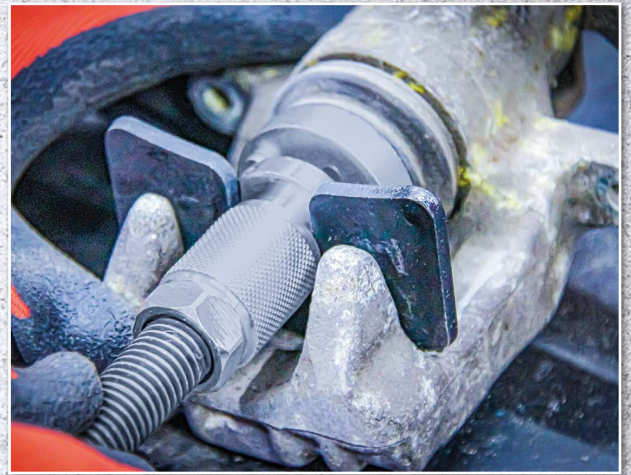

PROMO

09.2024 - 02.2025

**Brake Piston Reset
Tool Set | 50 pcs.**

69,99 ^{-47%} ~~134,39~~
Art. 91116

NEW

NEW

Torque Wrench Set | 6.3 mm (1/4") 5 - 25 Nm, 12.5 mm (1/2") 28 - 210 Nm | 5 pcs.

52,99 ^{-34%} ~~80,30~~
Art. 70190