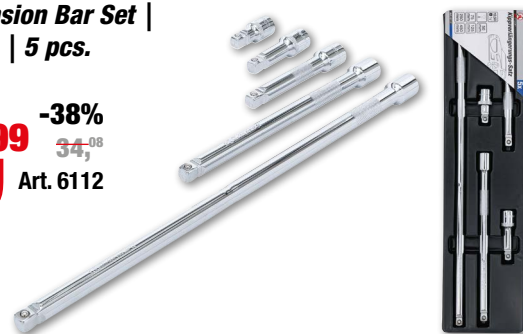

"Wobble" Extension Bar Set | 12.5 mm (1/2") | 5 pcs.