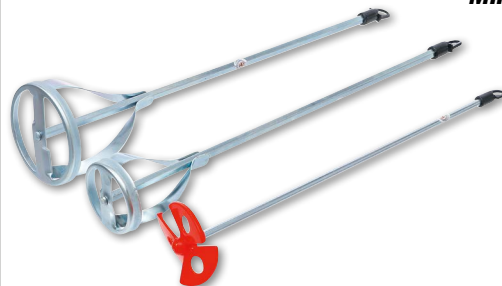

**Colour Stirrer and Pug
Mill Set | 3 pcs.**

**Security Cylinder Lock |
with Rotary Knob |
45/45 | 90 mm**

6,99 -46%
~~12,95~~
Art. 6840