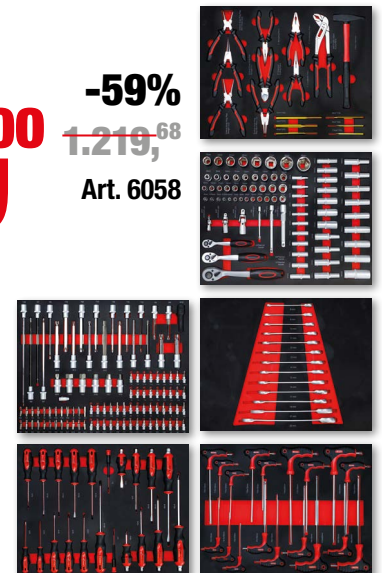

5,99 ^{-49%} ~~11,94~~
Art. 35810

NEW

Workshop Trolley | 6 Drawers | 1 Side Door | with 158 Tools

399,⁰⁰ **-60%**
~~1.001,⁰⁷~~
 Art. 6055

Workshop Trolley | 7 Drawers | 1 Side Door | with 250 Tools

499,⁰⁰ **-59%**
~~1.219,⁶⁸~~
 Art. 6058

Workshop Trolley | 6 Drawers | 1 Side Door | empty

279,⁰⁰ **-47%**
~~531,⁹²~~
 Art. 6055-1

Workshop Trolley | 7 Drawers | 1 Side Door | empty

299,⁰⁰ **-46%**
~~555,⁵⁷~~
 Art. 6058-1

Magnetic Shell | Stainless Steel | Ø 100 mm