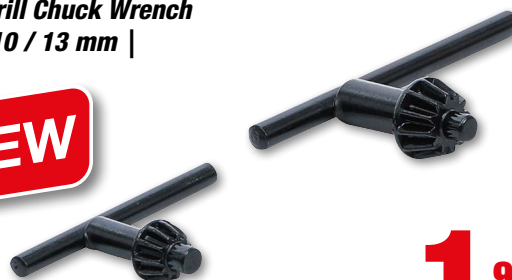

3,99 -37%
~~6,35~~
Art. 50819

4 Size Drill Chuck Wrench Set | Ø 10 / 13 mm | 2 pcs.

NEW