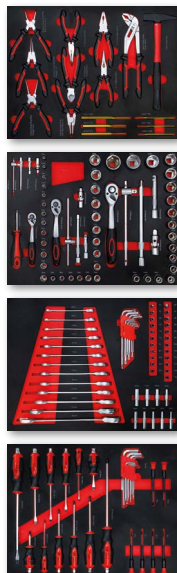

PROMO

09.2024 - 02.2025

**Brake Piston Reset
Tool Set | 50 pcs.**

69,99 ^{-47%} ~~134,39~~
Art. 91116

NEW

NEW

Torque Wrench Set | 6.3 mm (1/4") 5 - 25 Nm, 12.5 mm (1/2") 28 - 210 Nm | 5 pcs.

52,99 ^{-34%} ~~80,30~~
Art. 70190

**Universal Assembly Wedge Set |
Plastic | 20 pcs.**

1,99 ^{-44%} ~~3,59~~
Art. 80716

NEW

**Multi-Drill-Set | HSS-G |
titanium coated | 4 pcs.**

7,99 ^{-48%} ~~15,55~~
Art. 50794

NEW

VDE Screwdriver Set | 3 pcs.

5,99 ^{-49%} ~~11,94~~
Art. 35810

NEW

Workshop Trolley | 6 Drawers | 1 Side Door | with 158 Tools

399,⁰⁰ **-60%**
~~1.001,⁰⁷~~
 Art. 6055

Workshop Trolley | 7 Drawers | 1 Side Door | with 250 Tools

499,⁰⁰ **-59%**
~~1.219,⁶⁸~~
 Art. 6058

Workshop Trolley | 6 Drawers | 1 Side Door | empty

279,⁰⁰ **-47%**
~~531,⁹²~~
 Art. 6055-1

Workshop Trolley | 7 Drawers | 1 Side Door | empty

299,⁰⁰ **-46%**
~~555,⁵⁷~~
 Art. 6058-1

Magnetic Shell | Stainless Steel | Ø 100 mm