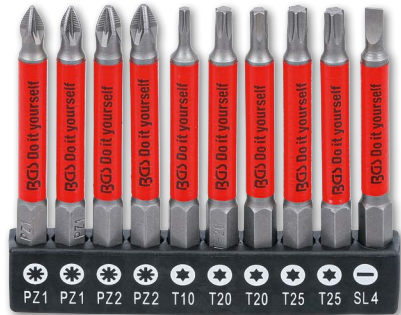

7,99 -45%
~~14,63~~
 Art. 20123

**Anti-Slip Bit Set |
 magnetic | 70 mm |
 10 pcs.**

4,99 -53%
~~10,74~~
 Art. 4831

**Automatic Bit-Holder Set |
 Internal Hexagon 6.3 mm (1/4") |
 60 / 150 mm | 2 pcs.**

3,49 -54%
~~7,67~~
 Art. 20815