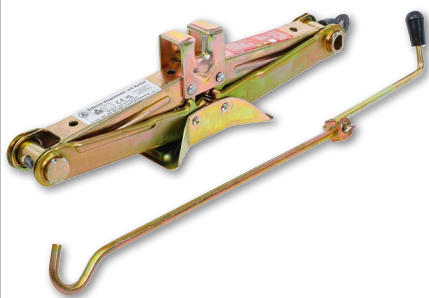

59,99 -30%
~~86,78~~
Art. 63080

Floor Jack | hydraulic | 1 t

34,99 ^{-33%}
~~52,91~~
Art. 70033

Floor Jack | hydraulic | 2 t

39,99 ^{-55%}
~~89,06~~
Art. 1880

Scissor Jack with Cranking Handle | 1 t

16,99 ^{-45%}
~~31,15~~
Art. 9909