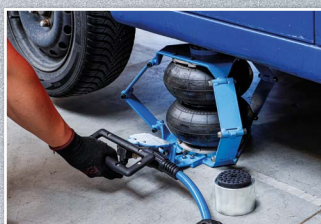

199,⁹⁵ -44%
~~358,⁹⁴~~
Art. 71009

NEW

179,⁹⁵ -46%
~~334,⁹³~~
Art. 71008

Pneumatic Balloon Jack | max. 445 mm | 2000 kg

NEW

Pneumatic Balloon Jack | moveable | max. 505 mm | 2000 kg

229,⁹⁵ -45%
~~418,⁹⁷~~
Art. 71010