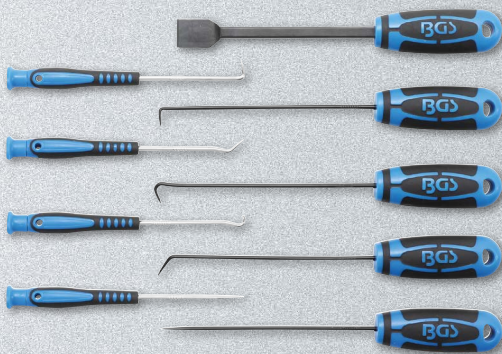

Windshield Installation Frame | with Swivable Suction Cups

15,⁹⁵ -40%
~~27,⁰⁰~~
Art. 8487