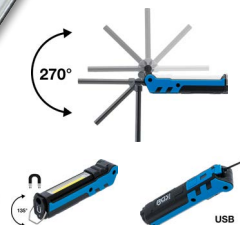

Cordless Bendy Lamp | COB-LED | 5W

16,⁹⁵ -45%
~~30,⁸⁴~~
Art. 85334