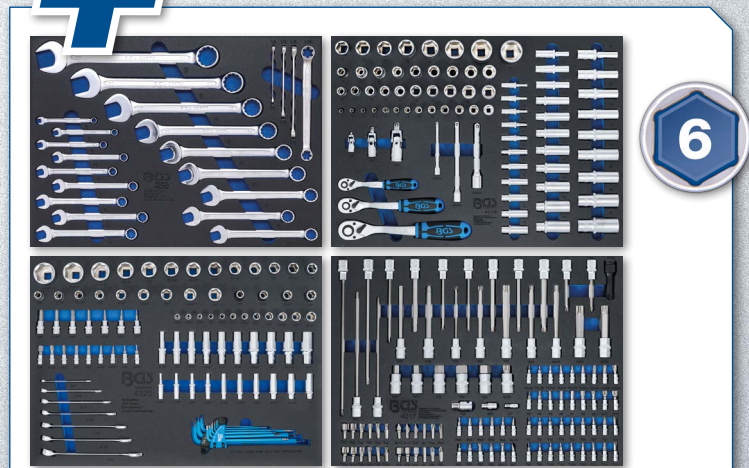

**Workshop Trolley |
8 Drawers |
with 296 Tools**

799,⁰⁰ **-55%**
~~1.799,⁵²~~
Art. 5051