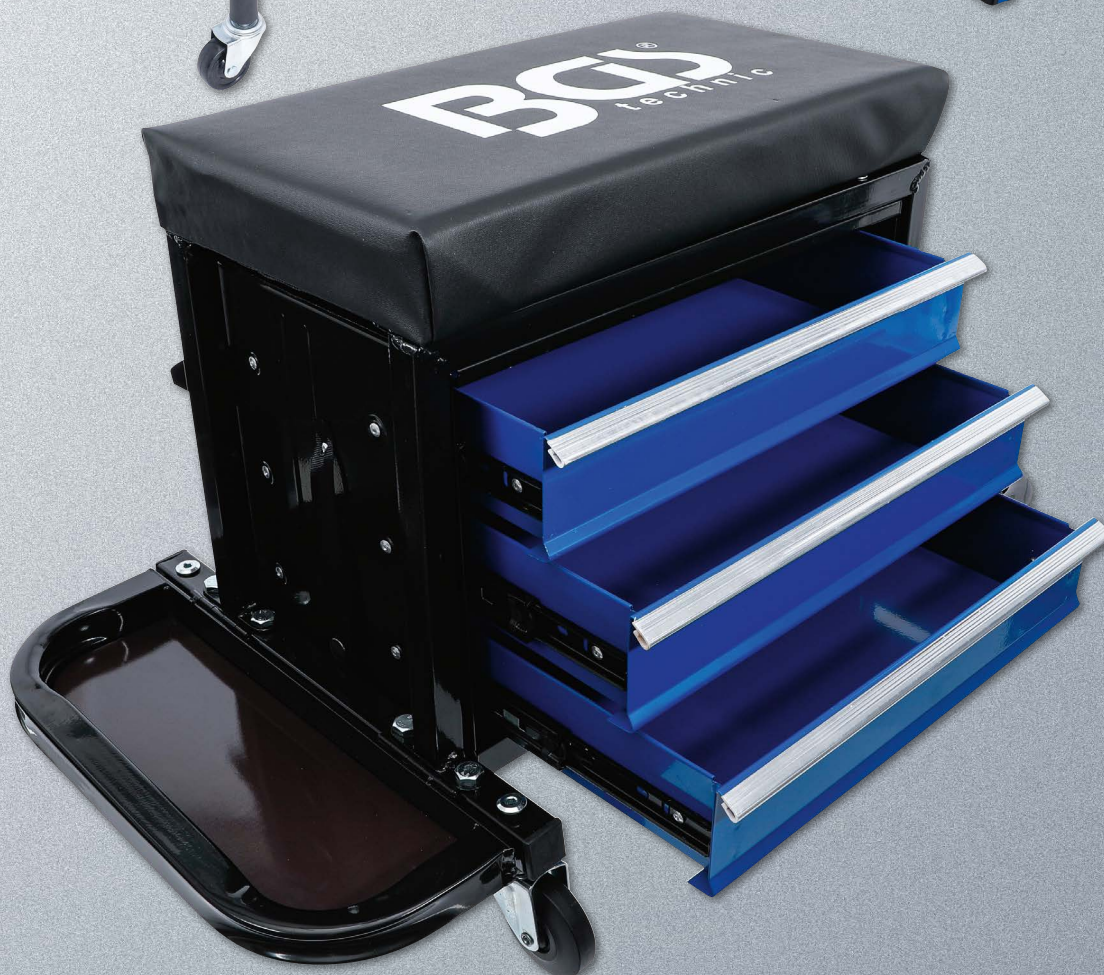

Mechanics Creeper |
with 3 Drawers

119,⁹⁵ -41%
~~204,⁰²~~
Art. 2859