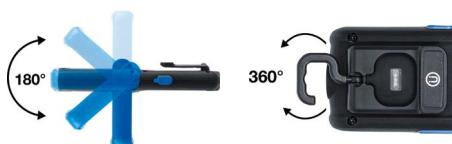

COB LED Workshop Lamp with Magnet and Hook | foldable

Cordless Bendy Lamp | COB-LED | 5W

16,⁹⁵ -45%
~~30,⁸⁴~~
Art. 85334

14,⁹⁵ -43%
~~26,³⁵~~
Art. 85350

COB-LED Aluminum Mini Handheld Lamp

19,⁹⁵ -39%
~~33,⁰⁰~~
Art. 85335