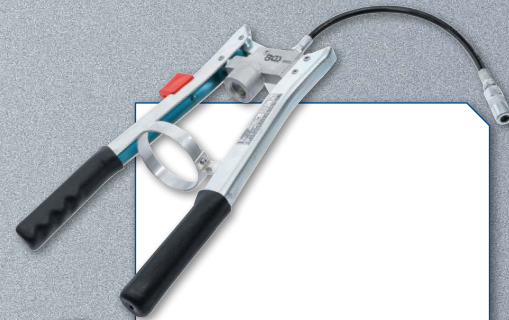

Transmission Jack |
hydraulic | 500 kg

Two-Hand Cartridge
Grease Gun | 500 g

27,⁹⁵ -29%
~~39,⁶⁰~~
Art. 6650

Mini Grease Gun |
85 cm³

18,⁹⁵ -36%
~~29,⁹⁵~~
Art. 71037

24,⁹⁵ -45%
~~45,⁵⁶~~
Art. 71040

Double Piston Lever Type
Grease Gun