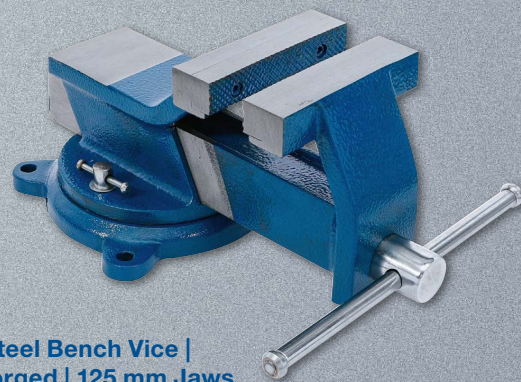

Steel Bench Vice |
forged | 125 mm Jaws

79,95 ^{-44%}
~~144,00~~
Art. 58112