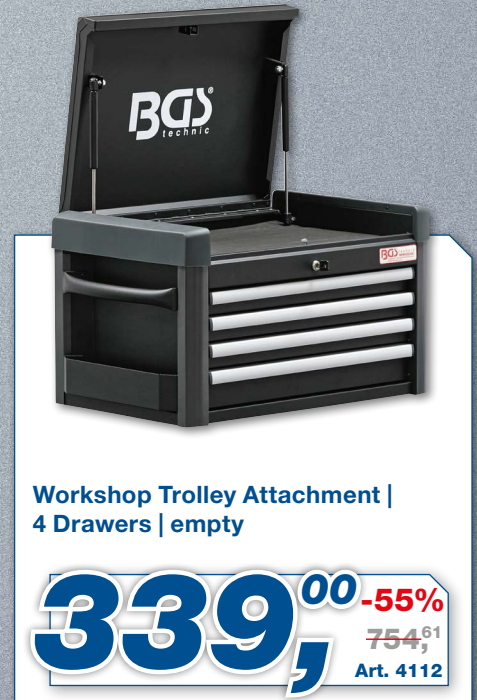

6

1.249,⁰⁰ -53%
~~2.699,⁷⁵~~
Art. 4114

6

Workshop Trolley | 7 Drawers | with 263 Tools

699,⁰⁰ -47%
~~1.321,¹²~~
Art. 4207

Workshop Trolley Attachment | 4 Drawers | empty

339,⁰⁰ -55%
~~754,⁶¹~~
Art. 4112

STORAGE SYSTEM COMBINATION