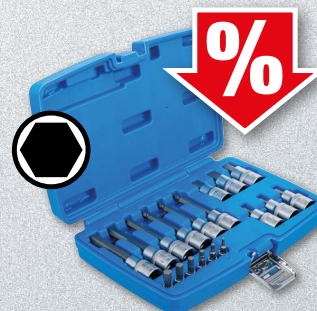

29,⁹⁵ -41%
~~51,⁵⁶~~
Art. 5171

Bit Socket Set | 6.3 mm (1/4") /
12.5 mm (1/2") Drive | internal
Hexagon | 18 pcs.