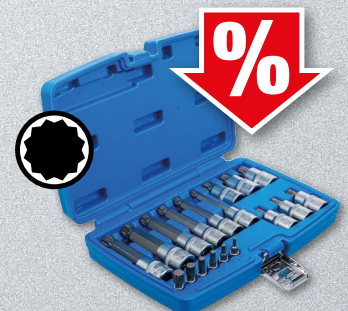

38,⁹⁵ -35%
~~59,⁹⁶~~
Art. 5172

Bit Socket Set | 6.3 mm (1/4") /
12.5 mm (1/2") Drive | Spline
(for XZN) | 18 pcs.