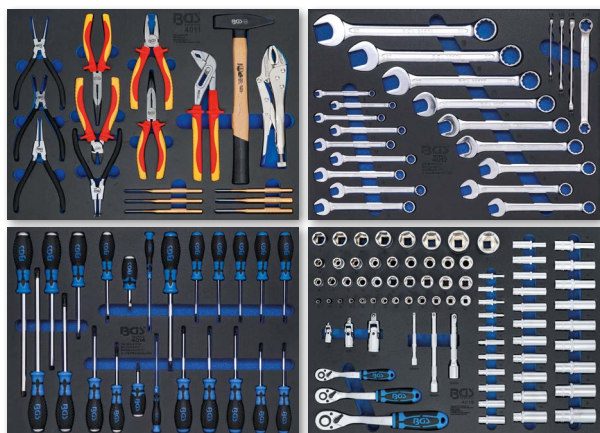

Workshop Trolley | 7 Drawers | with 246 Tools

899,⁰⁰ ~~1.559,⁴²~~ **-42%**
Art. 6060