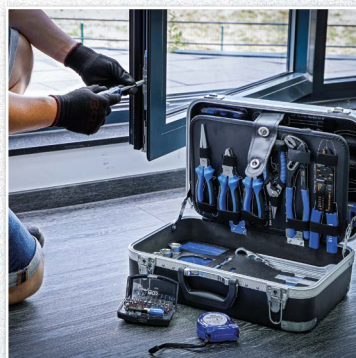

Socket Set / Tool Assortment | 117 pcs.

129,⁹⁵ ~~272,¹⁴~~ **-52%**
Art. 9029

Hexagon Pro Torque®
Avoids edge wear on hexagon bolts and provides perfect grip.