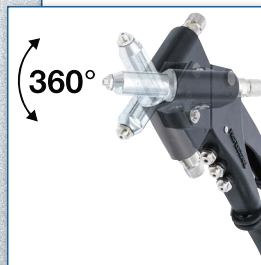

Tool Carrying Case |
Reinforced Plastic

Riveter Set | for
Standard, Nut and Stud
Rivets

NEW

Bench Vice | 150 mm
Jaws

69,⁹⁵ **-41%**
~~119,⁹⁹~~
Art. 58270

49,⁹⁵ **-42%**
~~87,⁶²~~
Art. 438

Hose Clamp Pliers | with interchangeable Bowden Cables | 635 - 670 mm