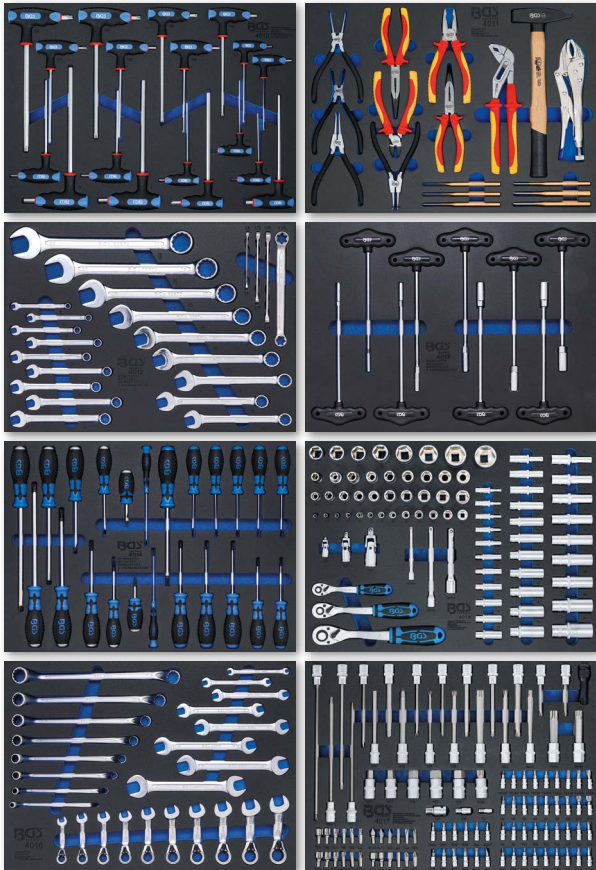

**Workshop Trolley |
8 Drawers | empty**

**Workshop Trolley
Modular System**
Design your workshop
trolley according to
your own ideas!

**Hexagon
Pro Torque®**
Avoids edge wear on
hexagon bolts and
provides perfect grip.