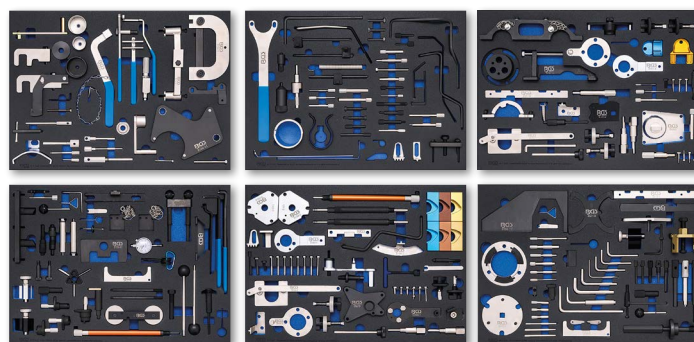

Workshop Trolley | 7 Drawers | Engine Timing Tool Sets

1.499,⁰⁰ ~~3.600,²⁴~~ **-58%**
Art. 6076