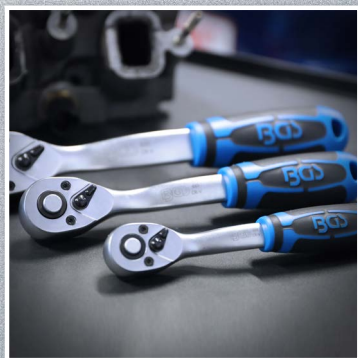

Socket Set

6.3 mm (1/4") / 10 mm (3/8") / 12.5 mm (1/2") Drive | 192 pcs.

6 **Hexagon Pro Torque®**
Avoids edge wear on hexagon bolts and provides perfect grip.

79,⁹⁵ ~~173,³⁴~~ **-53%**
Art. 2243

W **Wave Profile Model Super Lock**
Provides a higher power transmission and allows use on slightly rounded screws.

79,⁹⁵ ~~173,³⁴~~ **-53%**
Art. 2292

G **Gear Lock**
For universal use on hexagon, 12-point, E-Type (for Torx), inch and metric screws.

99,⁹⁵ ~~192,⁰⁶~~ **-47%**
Art. 2247

12 **12-point**
For smooth and high-performance application on 12-point and hexagon screws.

99,⁹⁵ ~~201,⁷⁹~~ **-50%**
Art. 2286

6 **Hexagon Pro Torque®**
Avoids edge wear on hexagon bolts and provides perfect grip.

ZOLL INCH
1/4" 3/8" 1/2"
EN POUCHES
PULGADAS

99,⁹⁵ ~~196,⁶³~~ **-49%**
Art. 2245