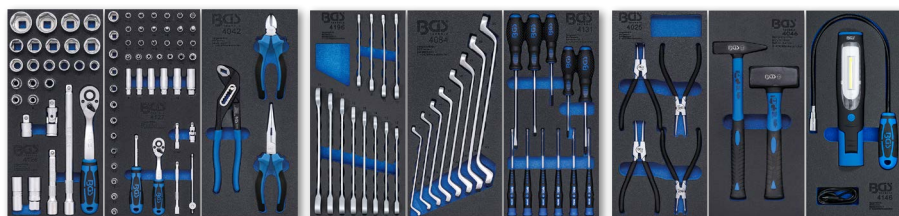

Workshop Trolley | 7 Drawers | with 1 20 Tools

699,⁰⁰ ~~1.367,³⁵~~ **-48%**
Art. 6061