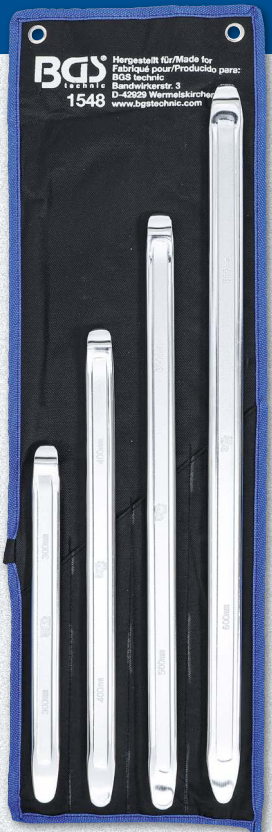

Tyre Lever Set | 300 - 400 - 500 - 600 mm | 4 pcs.

29,⁹⁵ -36%
~~47,⁵³~~
Art. 1548