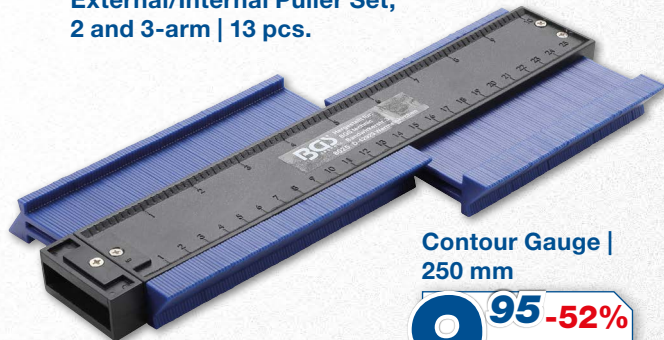

Contour Gauge |
250 mm

9,⁹⁵ -52%
~~21,⁰⁰~~
Art. 8025