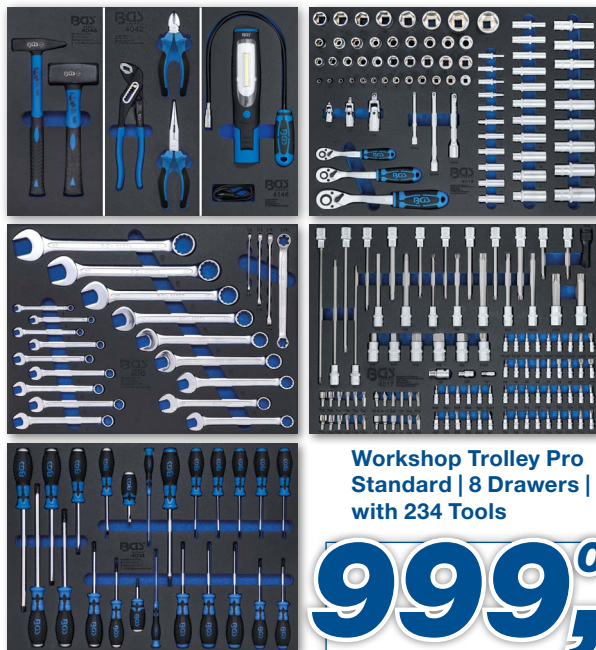

6

Workshop Trolley Pro
Standard | 8 Drawers |
with 234 Tools

999,⁰⁰ -52%
~~2.094,⁸³~~
Art. 4113

**Workshop Trolley
Modular System**

Design your workshop
trolley according to
to your own ideas!